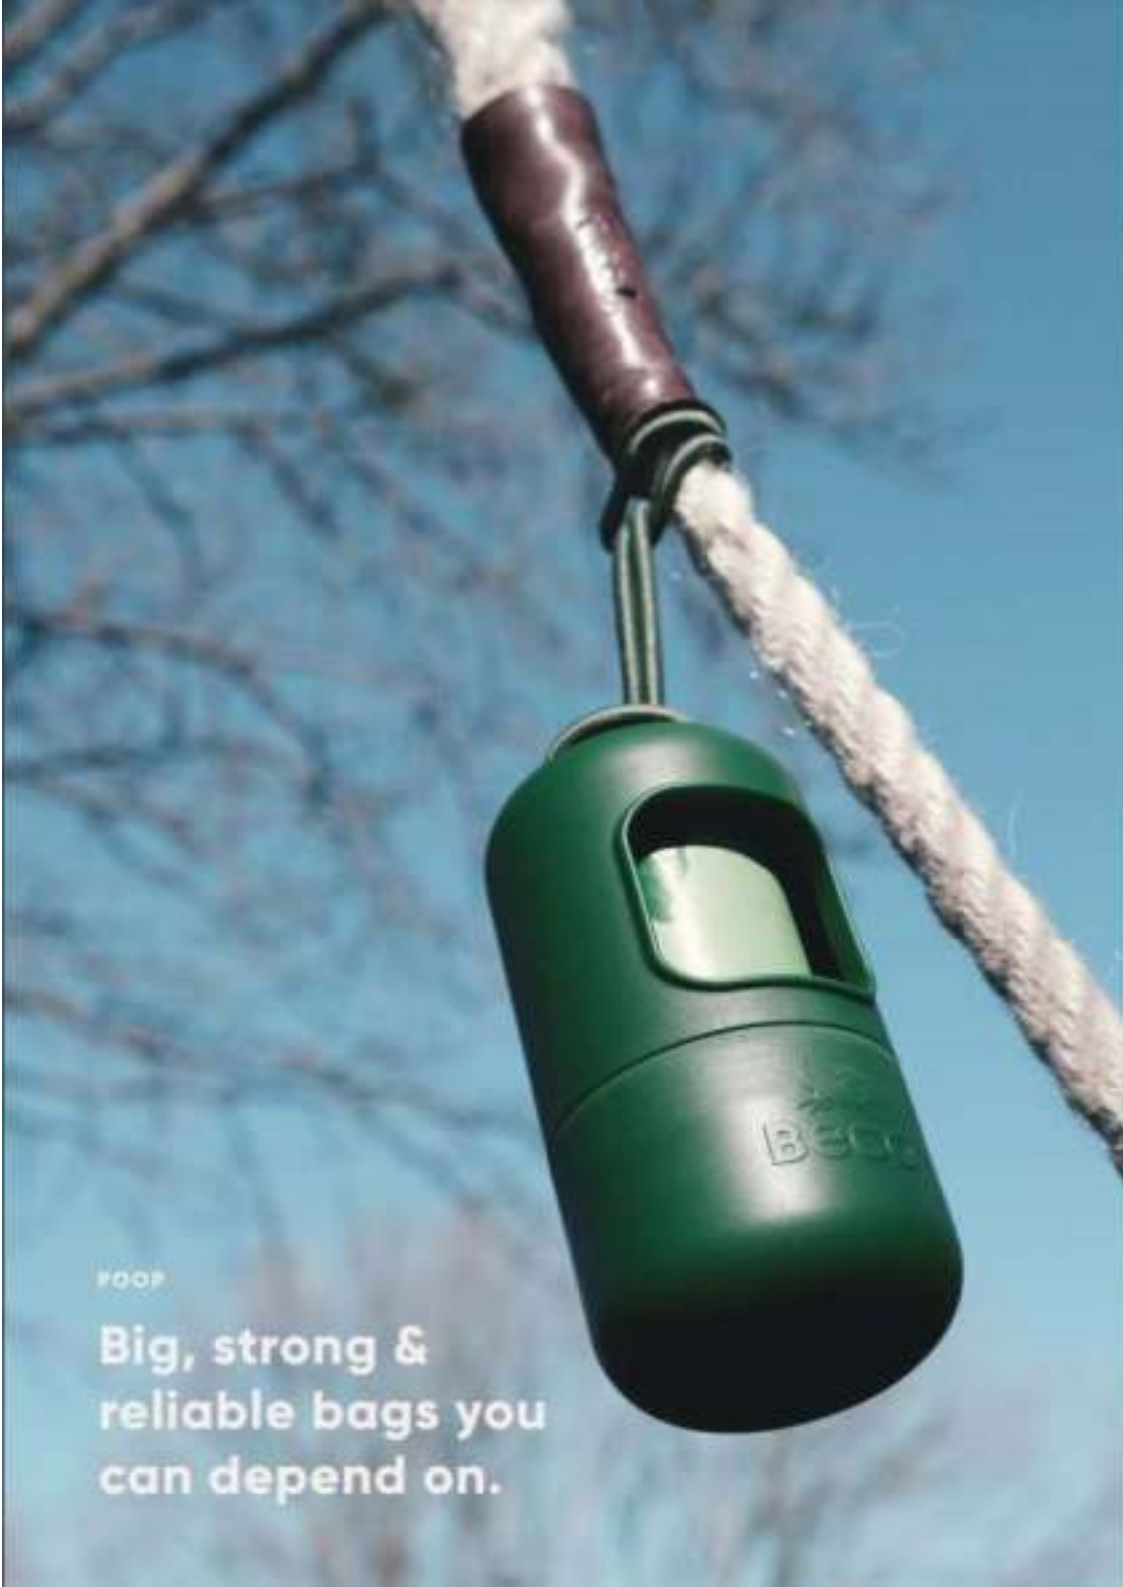

POOP

Big, strong & reliable bags you can depend on.